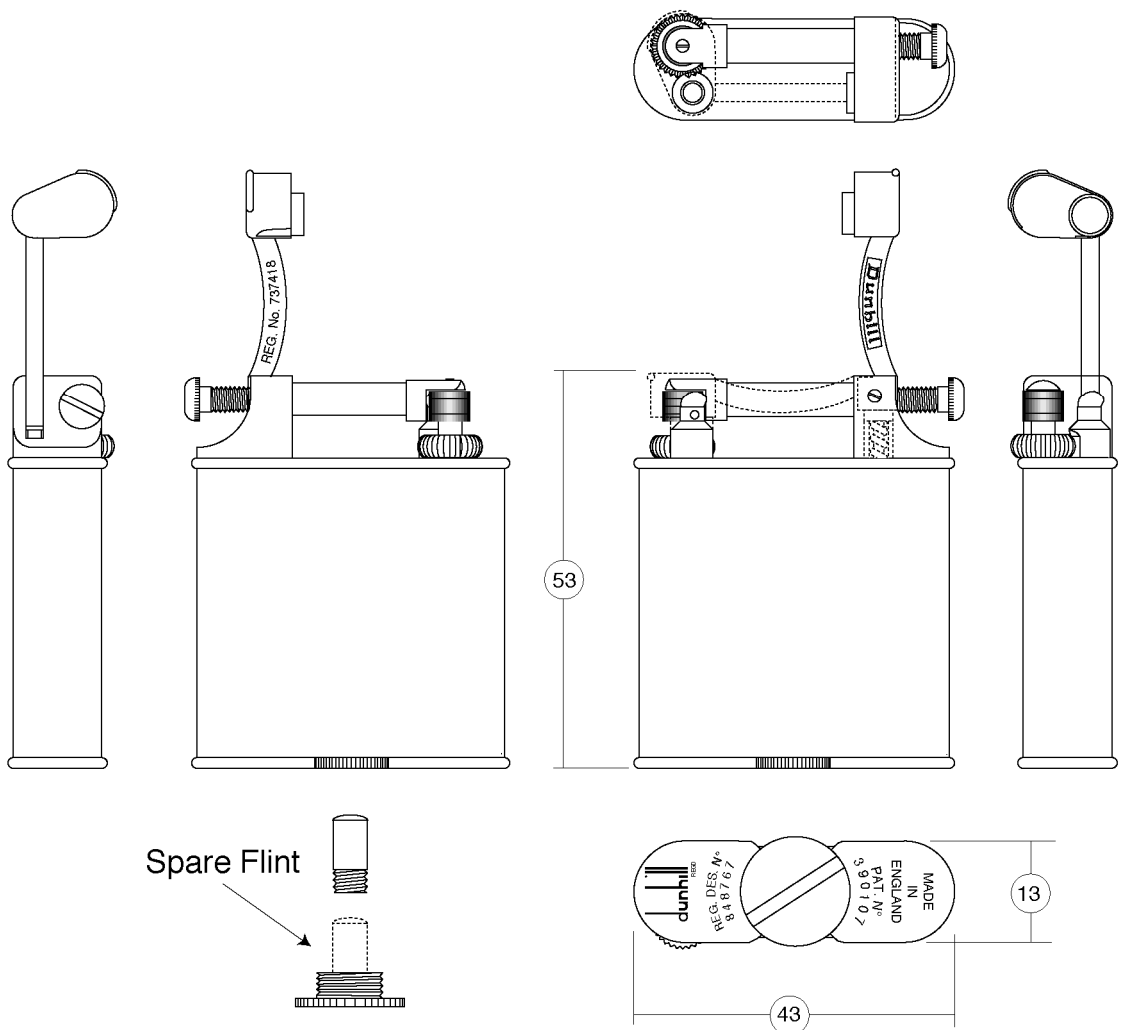

# Standard Regular Size

Rounded measures in millimetres

1946	Scale	
Designed January 10th., 2001	1 : 1	
Standard Regular Size		
© Copyright by British World™ s.a.s. All Rights Reserved.		