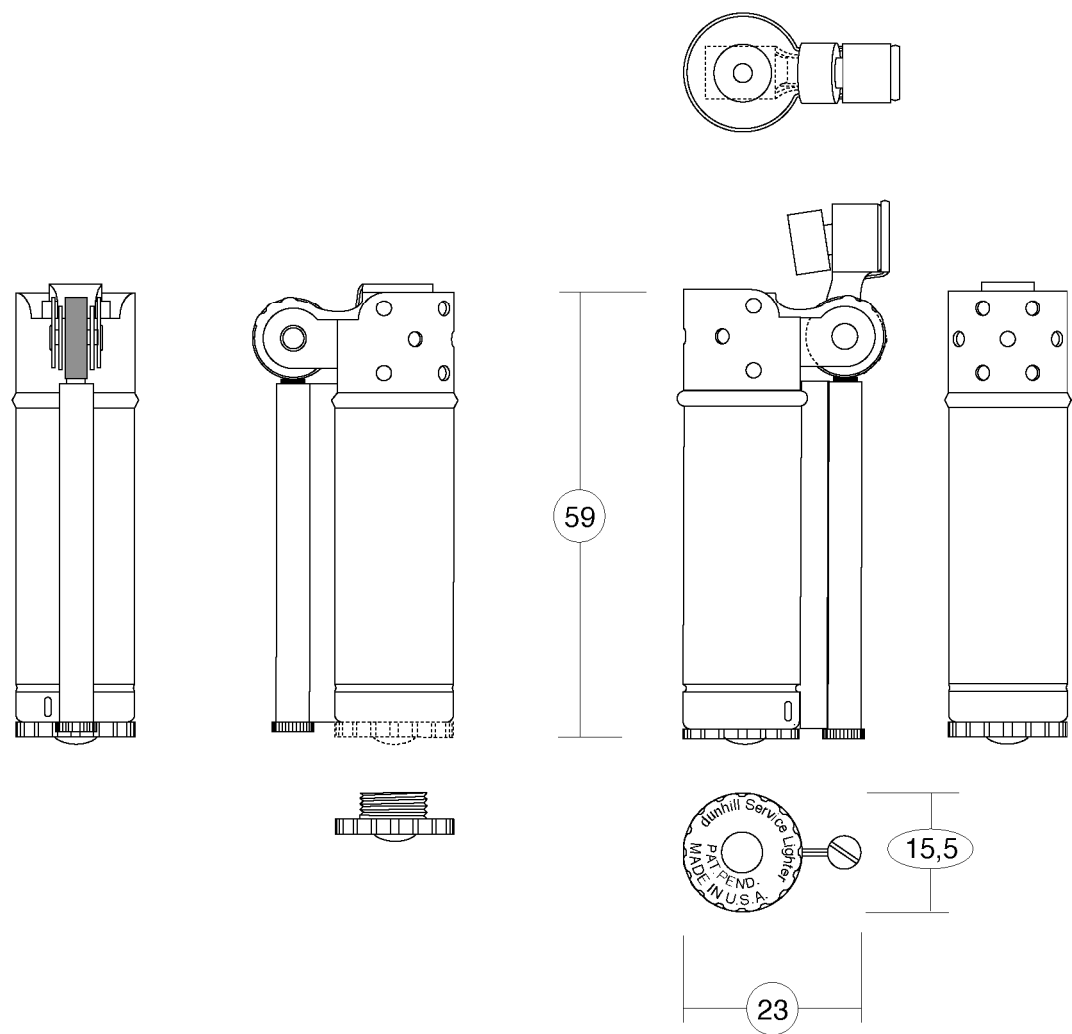

Service (american)

Rounded measures in millimetres

1944	Scale	
Designed April 7th, 1938	1 : 1	
Service (american)		
© Copyright by British World™ s.a.s. All Rights Reserved.		