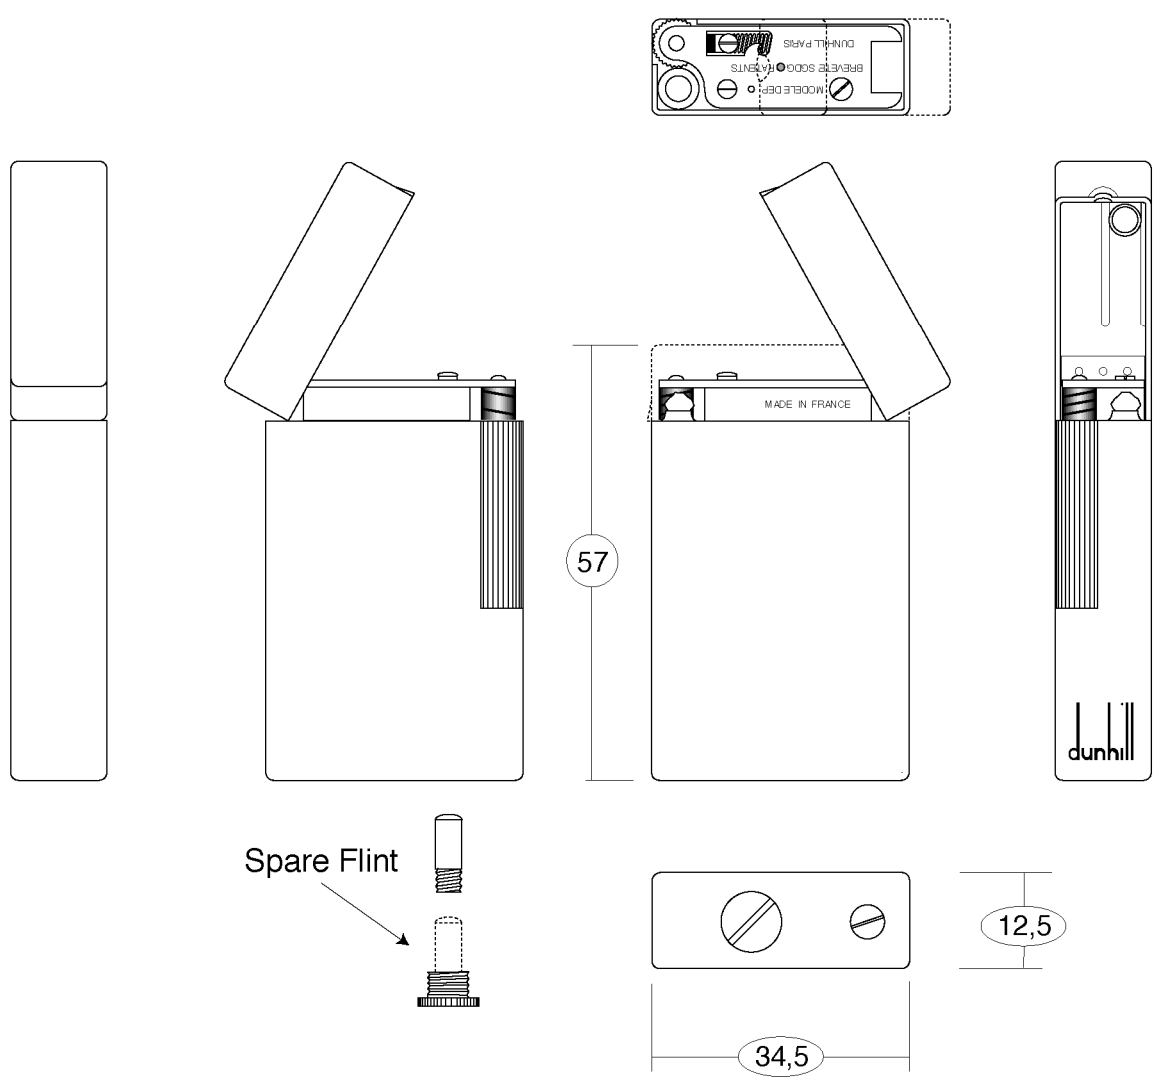

# Salaam

Rounded measures in millimetres

1946	Scale	
Designed January 8th, 1997	1 : 1	
Salaam		
© Copyright by British World™ s.a.s. All Rights Reserved.		