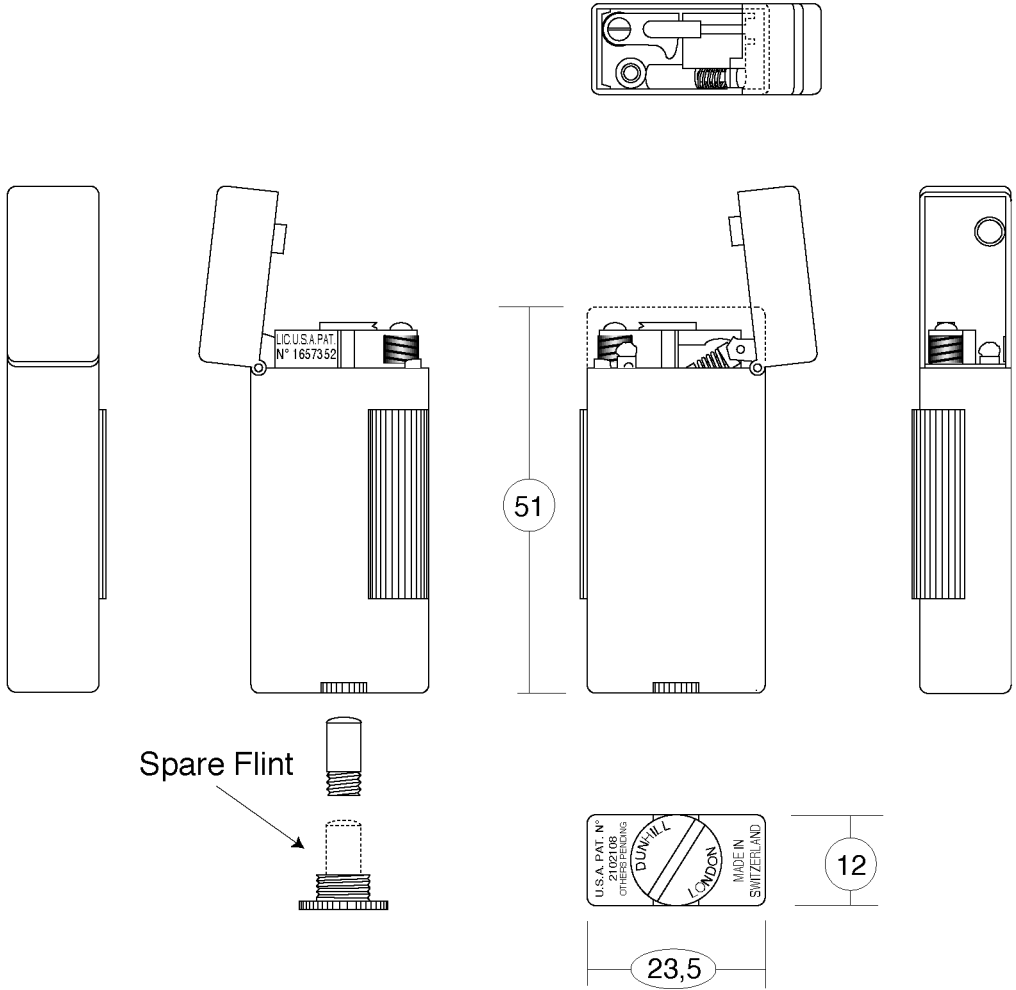

# Rollalite Small Size

Rounded measures in millimetres

1938	Scale	
Designed January 8th, 1937	1 : 1	
Rollalite Small Size		
© Copyright by British World™ s.a.s. All Rights Reserved.		