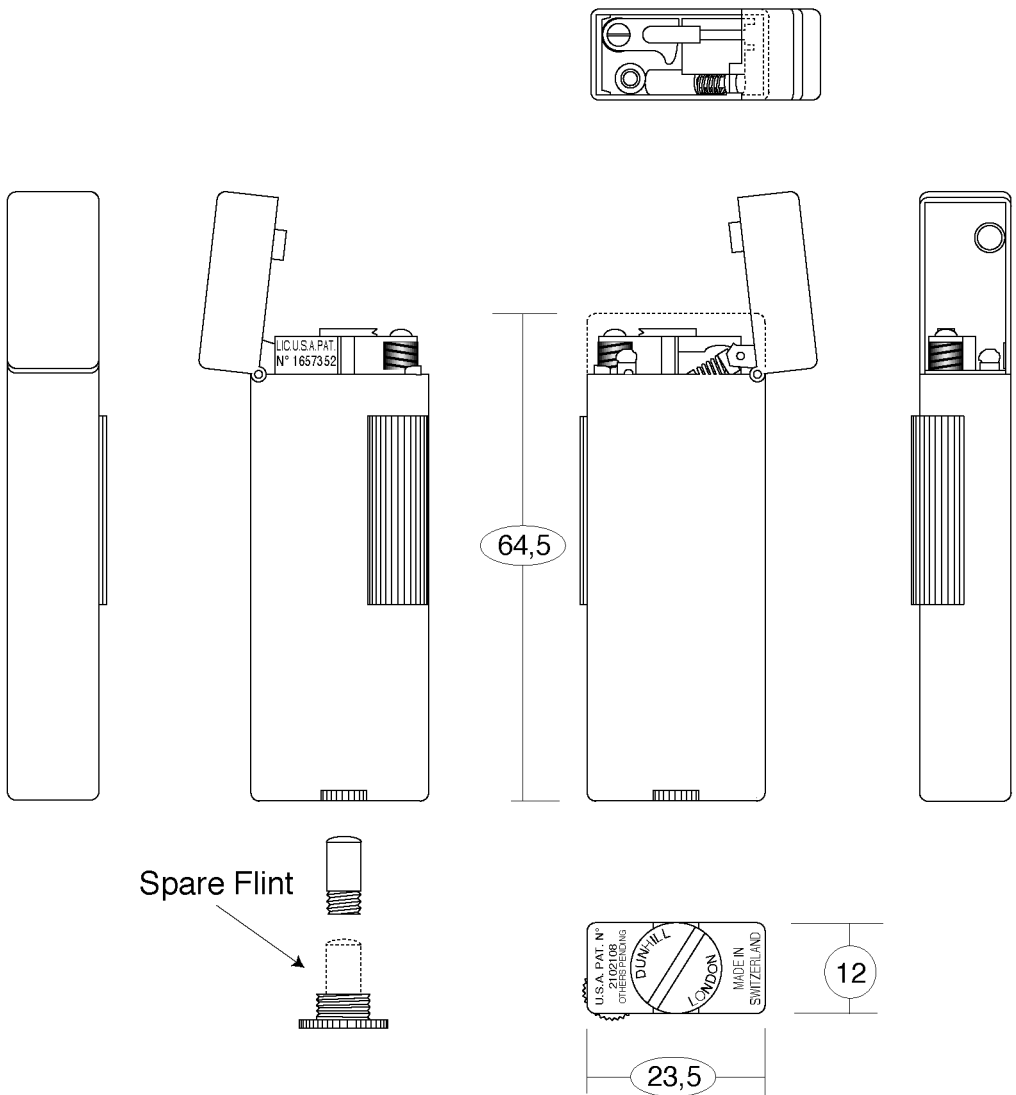

# Rollalite Standard Size

Rounded measures in millimetres

1938	Scale	
Designed January 8th, 1937	1 : 1	
Rollalite Standard Size		
© Copyright by British World™ s.a.s. All Rights Reserved.		