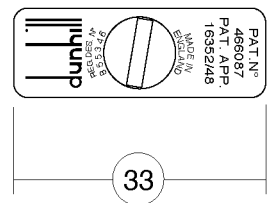

# London Rollalite Small Size

46,5

12

33

Rounded measures in millimetres

1948	Scale	
Designed August 30th, 2001	1 : 1	
LDN Rolalite Sm.		
© Copyright by British World™ s.a.s. All Rights Reserved.		