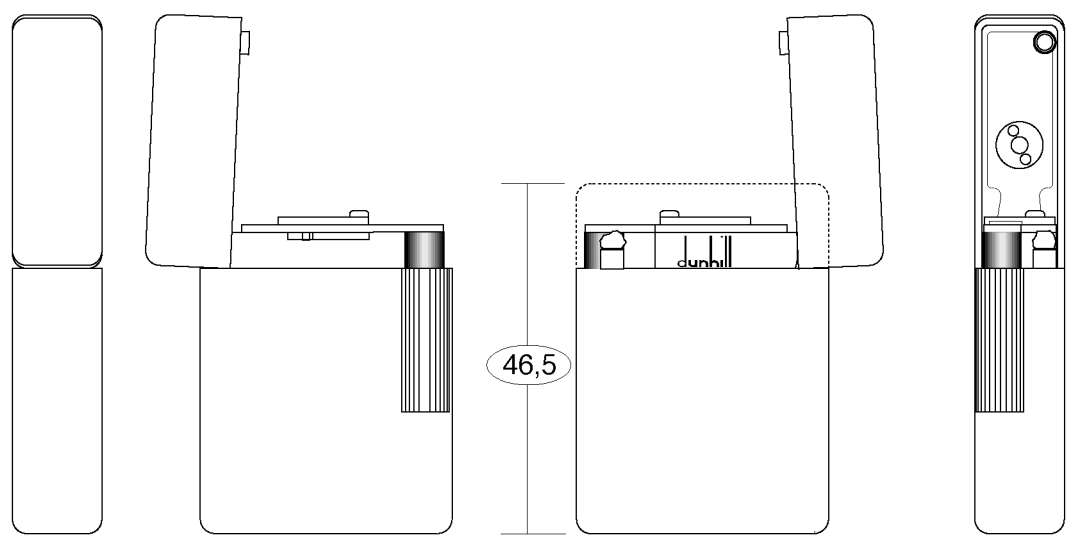

# London Rollalite Small Size

46,5

12

33

Rounded measures in millimetres

1948	Scale	
Designed August 30th, 2001	1 : 1	
LDN Rolalite Sm.		
© Copyright by British World™ s.a.s. All Rights Reserved.		