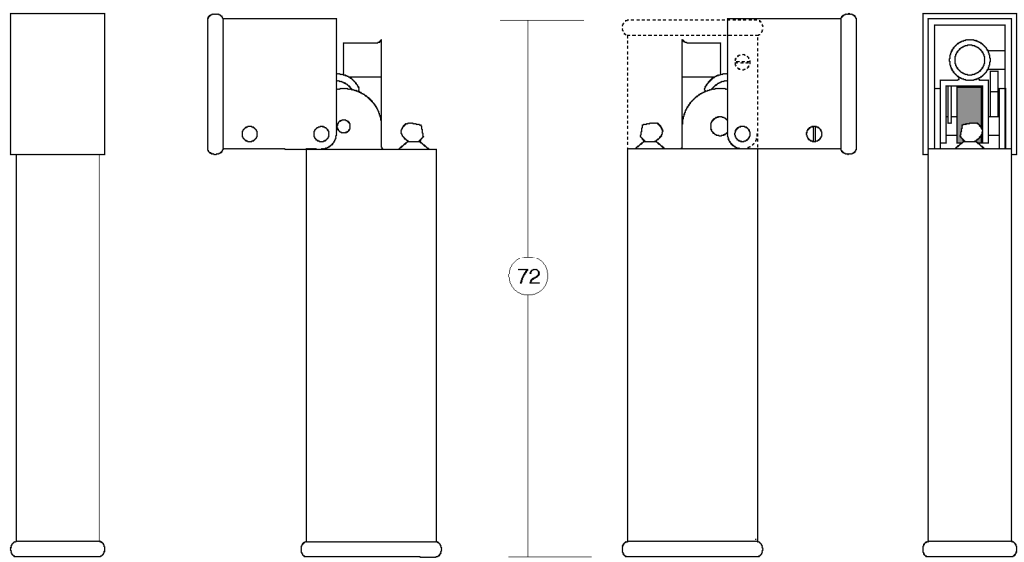

Corona

Rounded measures in millimetres

1935	Scale	
Designed January 8th, 1937	1 : 1	
Corona		
© Copyright by British World™ s.a.s. All Rights Reserved.		