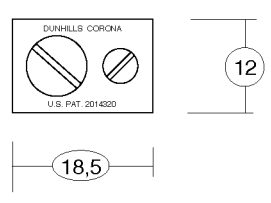

Corona

Rounded measures in millimetres

1935	Scale	
Designed January 8th, 1937	1 : 1	
Corona		
© Copyright by British World™ s.a.s. All Rights Reserved.		