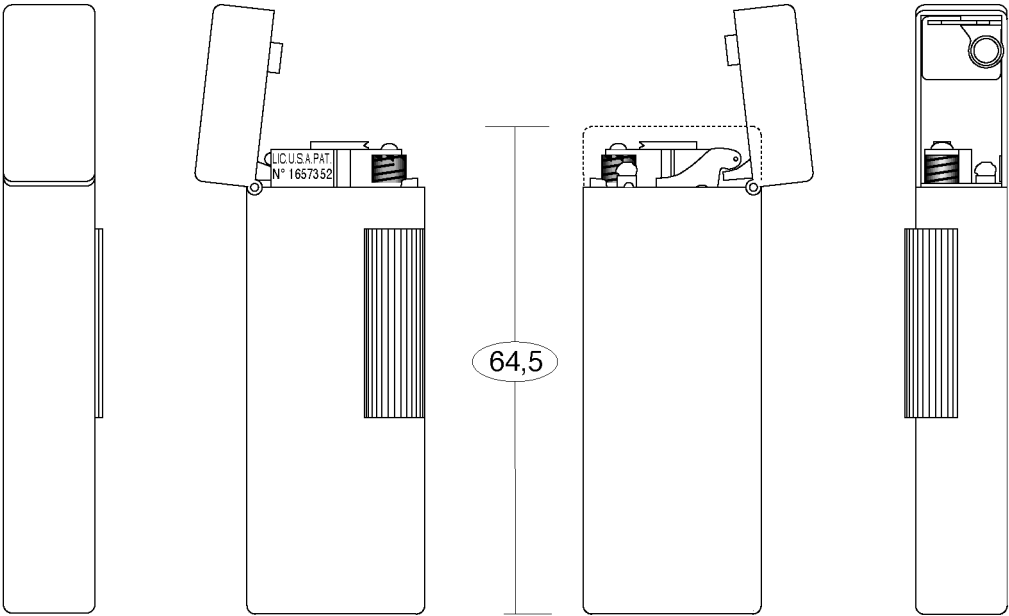

Auto-Rollalite Standard Size

Rounded measures in millimetres

1945	Scale	
Designed January 8th, 1997	1 : 1	
Rollalite (Auto) Standard		
© Copyright by British World™ s.a.s. All Rights Reserved.		