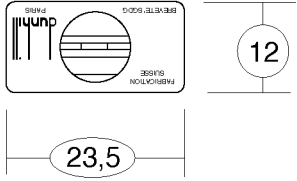

Auto-Rollalite Standard Size

Rounded measures in millimetres

1945	Scale	
Designed January 8th, 1997	1 : 1	
Rollalite (Auto) Standard		
© Copyright by British World™ s.a.s. All Rights Reserved.		