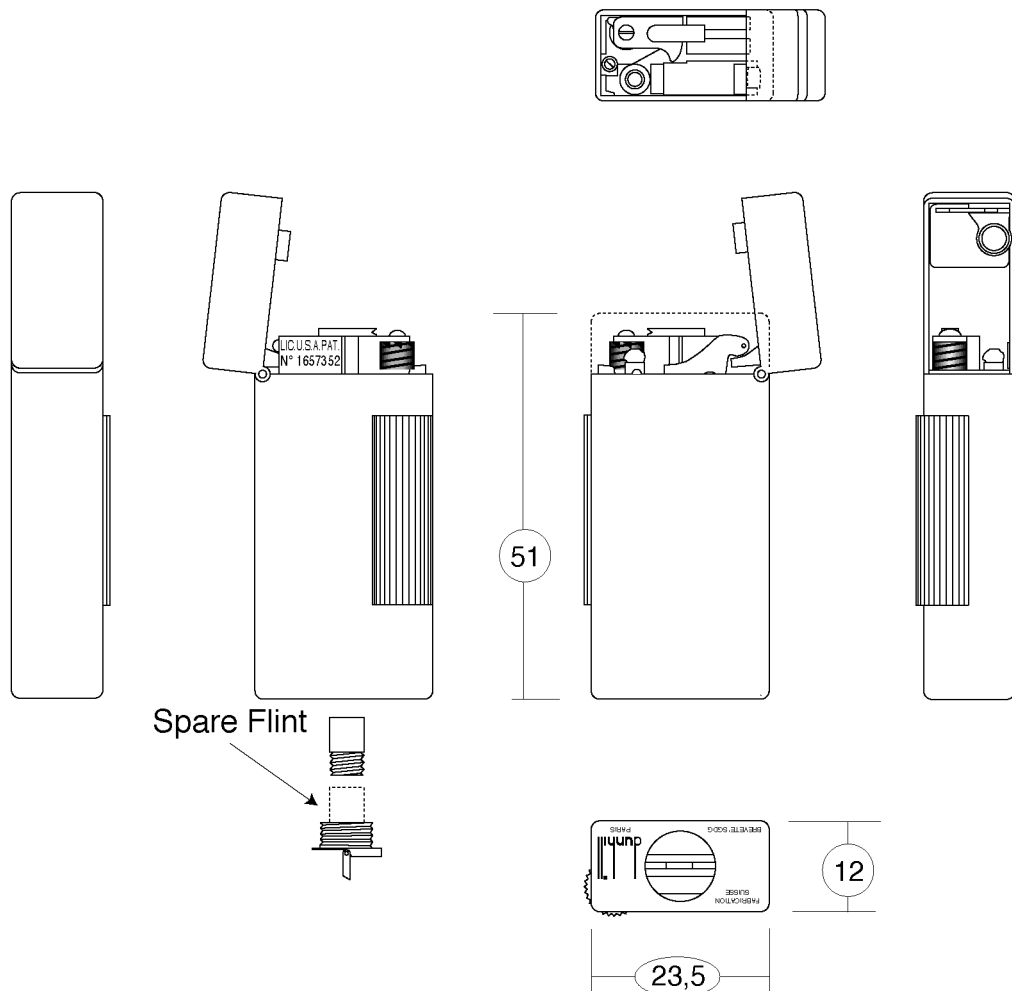

Auto-Rollalite Small Size

Rounded measures in millimetres

1945	Scale	
Designed January 28th, 1937	1 : 1	
Rollalite (Auto) Small		
© Copyright by British World™ s.a.s. All Rights Reserved.		