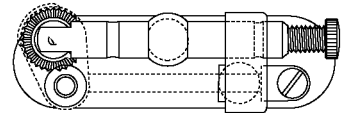

Unique B Standard Size c.s.a.

Rounded measures in millimetres

1928	Scale	
Designed January 1st., 1997	1 : 1	
Un. B Standard (c.s.a.)		
© Copyright by British World™ s.a.s. All Rights Reserved.		