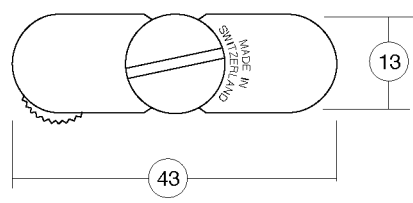

Unique B Standard Size c.s.a.

Rounded measures in millimetres

1928	Scale	
Designed January 1st., 1997	1 : 1	
Un. B Standard (c.s.a.)		
© Copyright by British World™ s.a.s. All Rights Reserved.		