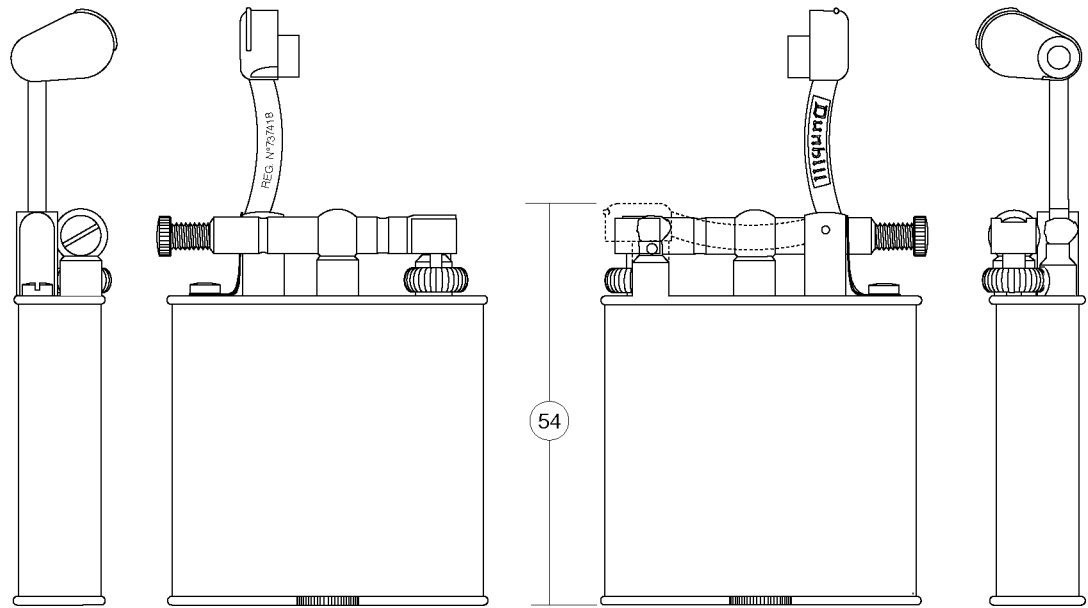

Unique B Standard Size c.s.a.

Rounded measures in millimetres

1928	Scale	
Designed January 1st., 1997	1 : 1	
Un. B Standard (c.s.a.)		
© Copyright by British World™ s.a.s. All Rights Reserved.		