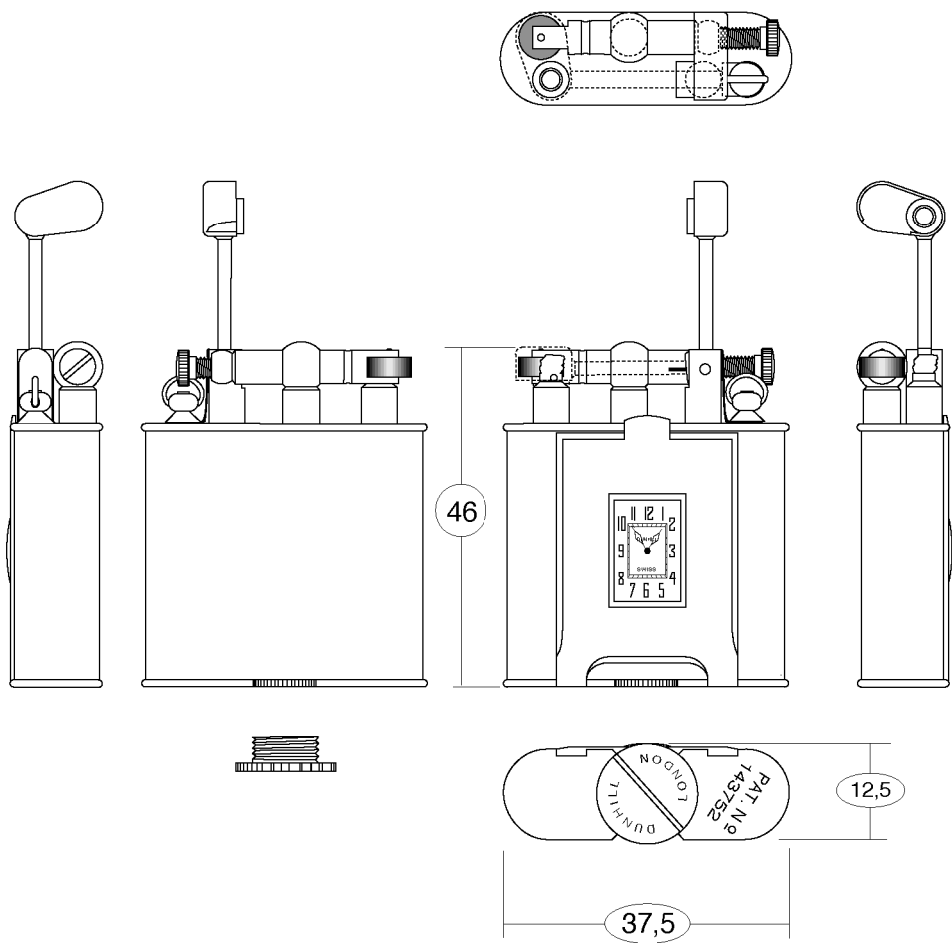

Unique A Watch b.s.a.

Rounded measures in millimetres

1926	Scale	dunhill
Designed January 4th., 1997	1 : 1	
Unique A Watch (bsa)		dunhill
© Copyright by British World™ s.a.s. All Rights Reserved.		