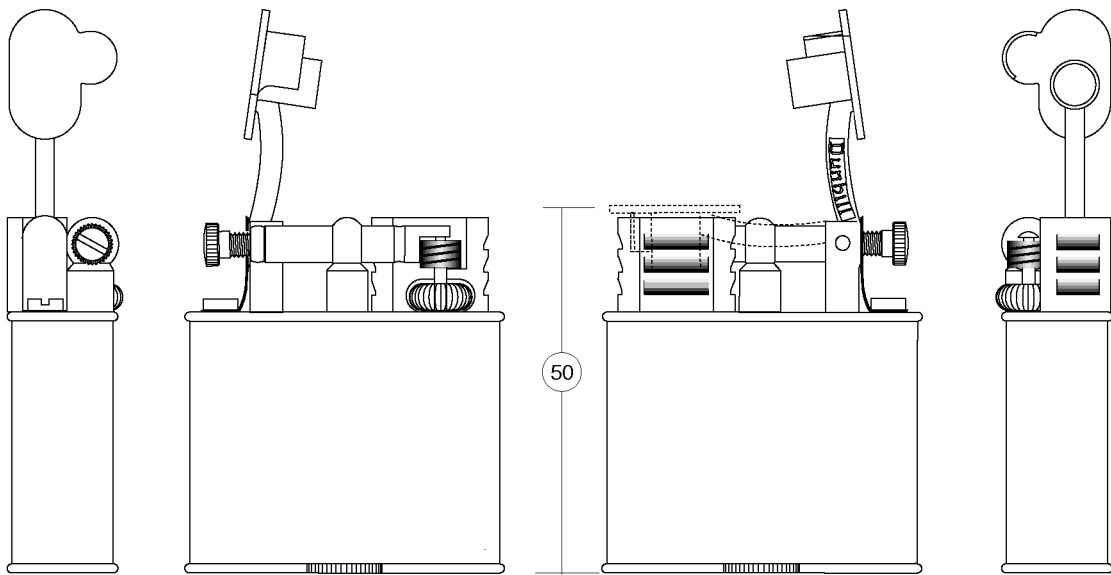

Unique A Sports Standard Size c.s.a.

Rounded measures in millimetres

1928	Scale	
Designed October 7th, 2001	1 : 1	
Un. A Sports Standard (csa)		
© Copyright by British World™ s.a.s. All Rights Reserved.		