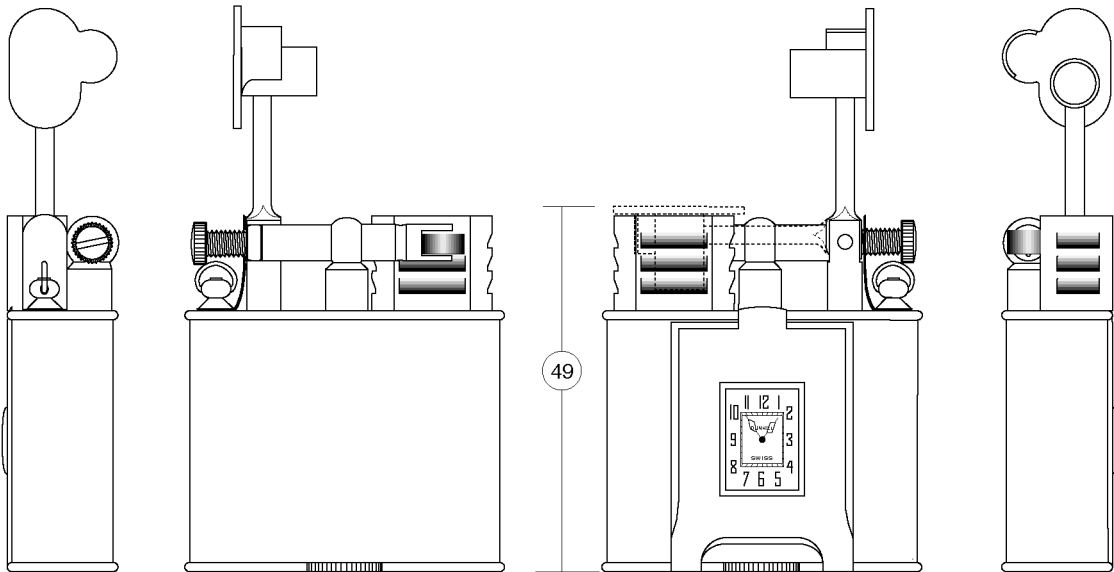

Unique A Sports Watch b.s.a.

Rounded measures in millimetres

1927	Scale	
Designed January 4th., 1927	1 : 1	
Un. A Sports Watch (bsa)		
© Copyright by British World™ s.a.s. All Rights Reserved.		