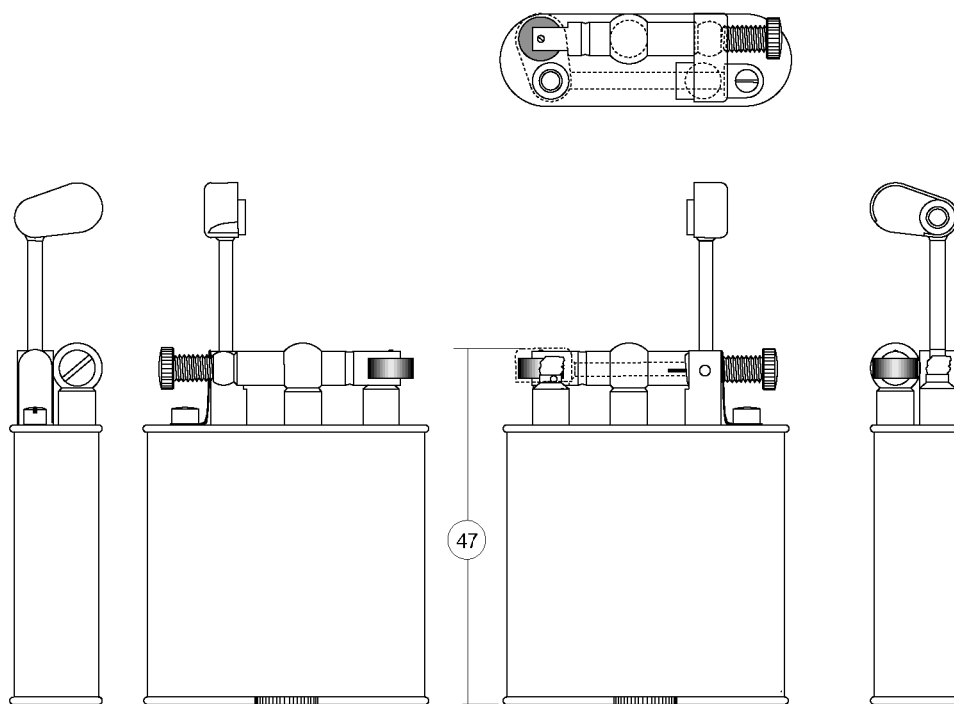

Unique A Standard Size b.s.a.

Rounded measures in millimetres

1924	Scale	
Designed January 4th., 1927	1 : 1	
Unique A Standard (bsa)		
© Copyright by British World™ s.a.s. All Rights Reserved.		