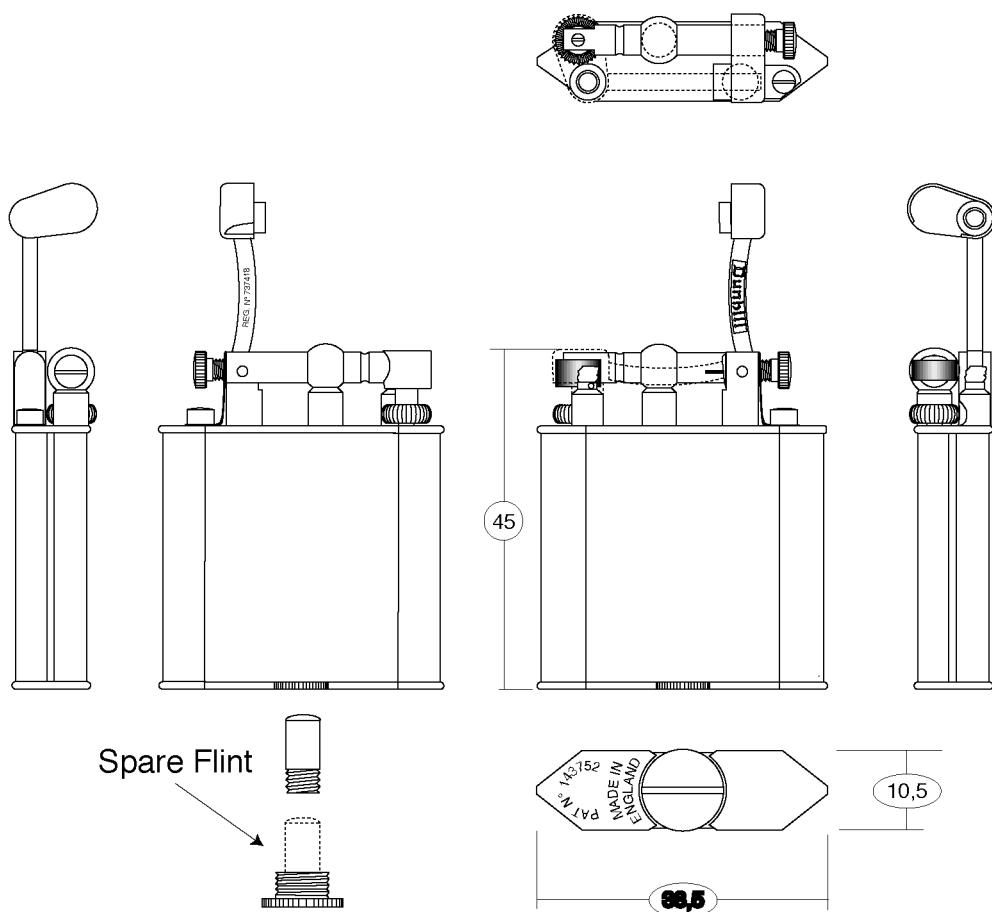

# Hexagonal A Size

Rounded measures in millimetres

1929	Scale	
Designed September 19th, 2001	1 : 1	
Hexagonal A Size		
© Copyright by British World™ s.a.s. All Rights Reserved.		